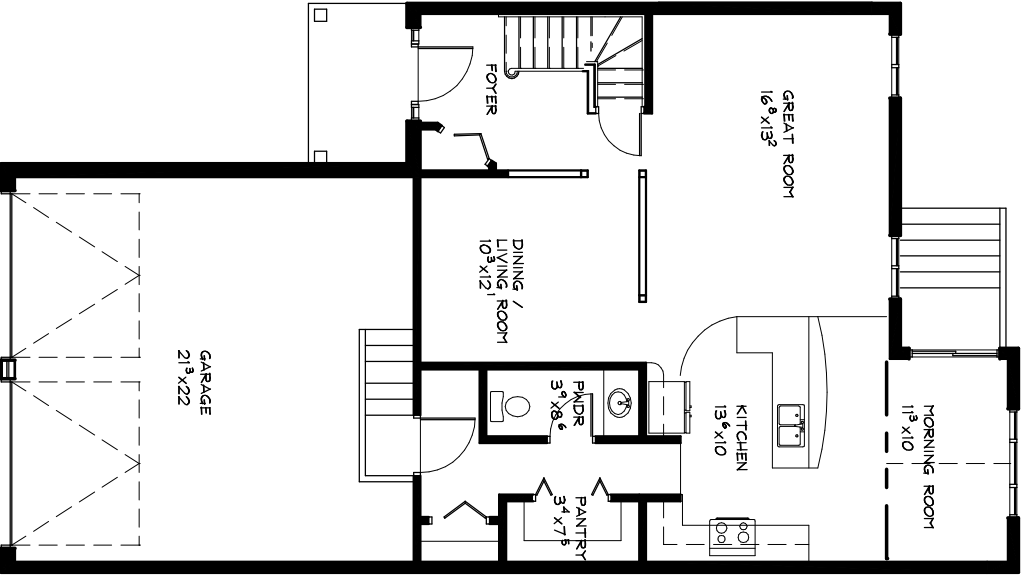

FALCON HOMES

ARTIST REPRESENTATION ONLY
SUBJECT TO CHANGE WITHOUT
NOTICE. E.&O.E.

JULIET

E.&O.E.

DRAWINGS ARE © TO T.H.F. DESIGNS AND UNAUTHORIZED
USE OR DUPLICATION OF WHOLE OR IN PART IS STRICTLY
PROHIBITED

FALCON HOMES
PHONE: 329-1305

T.H.F.
TOM H. FALCÃO
DESIGN STUDIOS