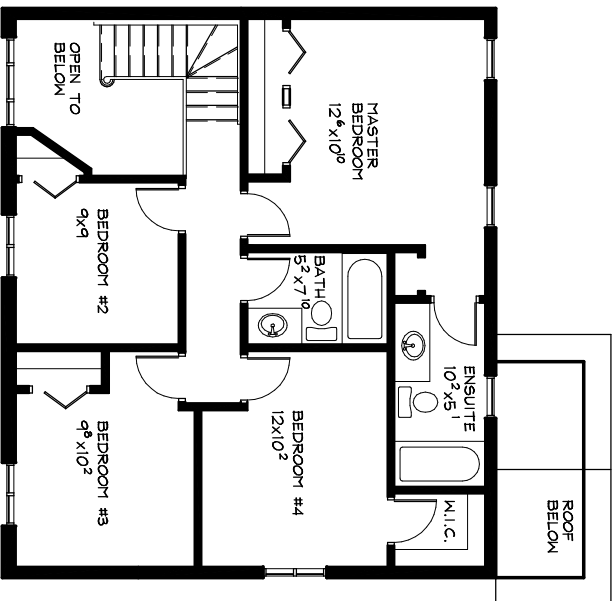

FALCON HOMES

ARTIST REPRESENTATION ONLY
SUBJECT TO CHANGE WITHOUT
NOTICE. E.&O.E.

JULIET

E.&O.E.

DRAWINGS ARE © TO T.H.F. DESIGNS AND UNAUTHORIZED
USE OR DUPLICATION OF WHOLE OR IN PART IS STRICTLY
PROHIBITED

FALCON HOMES
PHONE: 329-1305

T.H.F.
TOM H. FALCÃO
DESIGN STUDIOS